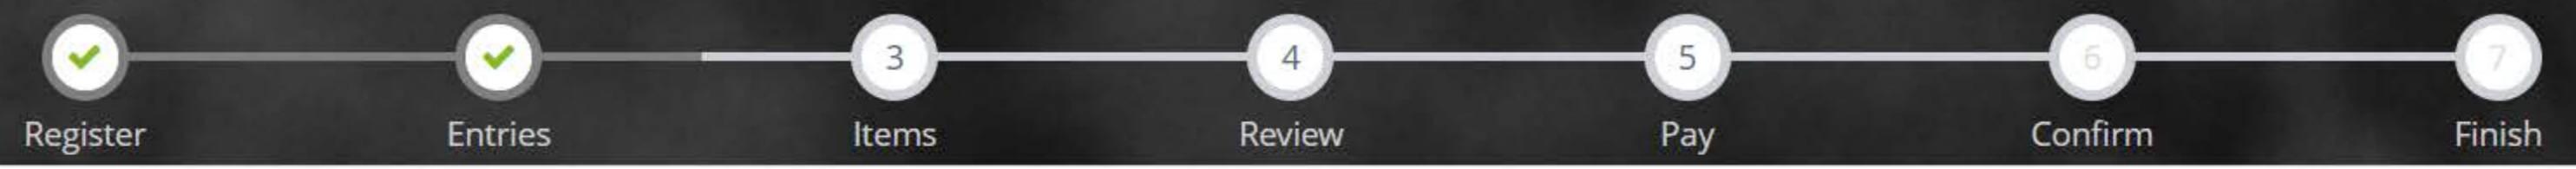

Monterey County Fair - Livestock Entries

Monterey County Fair

Save Edit

Your Entry Cart

KELLY VIOLINI:
0 Items

Entries

* required

Department: Pre-Fair Eartags

Division: 930: Market Animal Ear Tags

Class * : -- Choose a Class --

Description: -- Choose a Class --

Club: 2 : Market Hog Ear Tag

3 : Market Lamb Ear Tag

4 : Market Goat Ear Tag

Add Entry to Cart