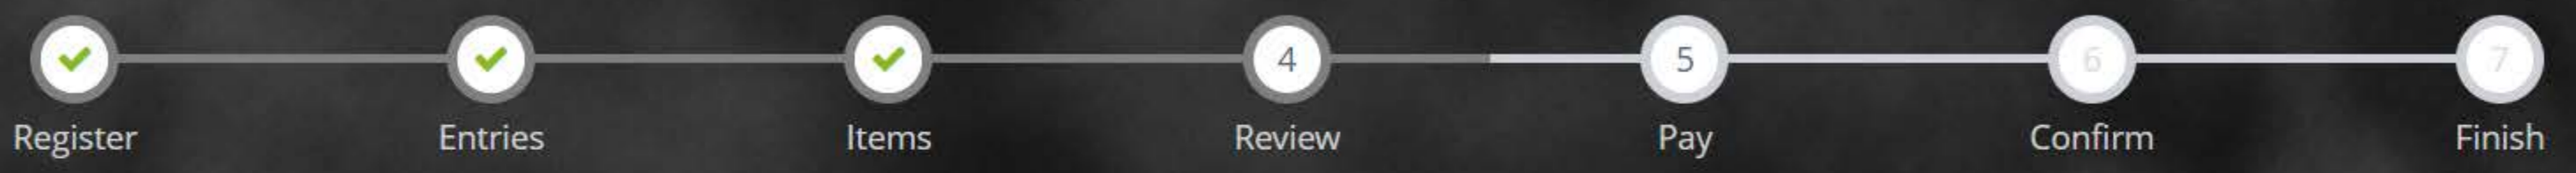

Monterey County Fair

Save **Edit**

Your Entry Cart

KELLY VIOLINI:
930: Market An...\$5.00
1 Items \$5.00

TOTAL \$5.00

Review of Cart

Continue to Check-out

The following is a list of items in your cart. To remove an item, click the **X** button next to the item that you want to remove. To edit an item, click the **✎** button.