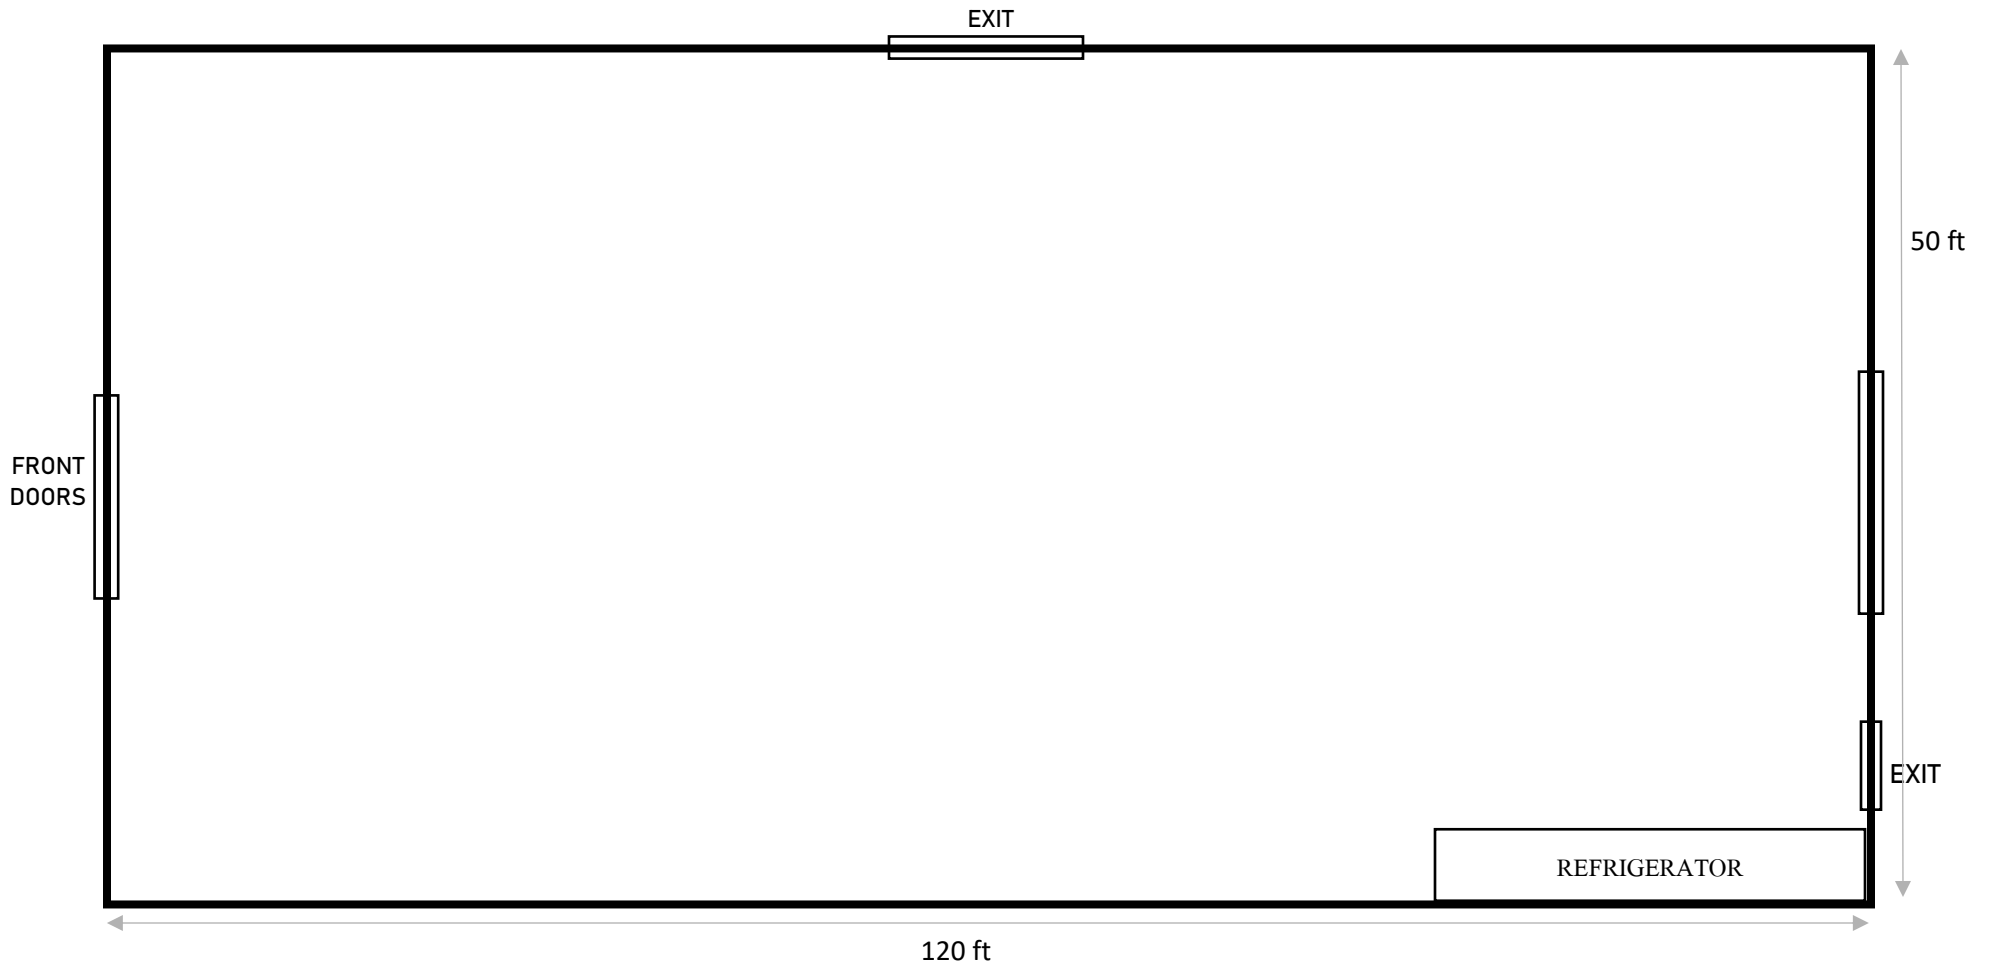

SALINAS ROOM

Rollup Door: 12'3" H x 12'8' W
Ceiling Height at the Apex: 19'2"