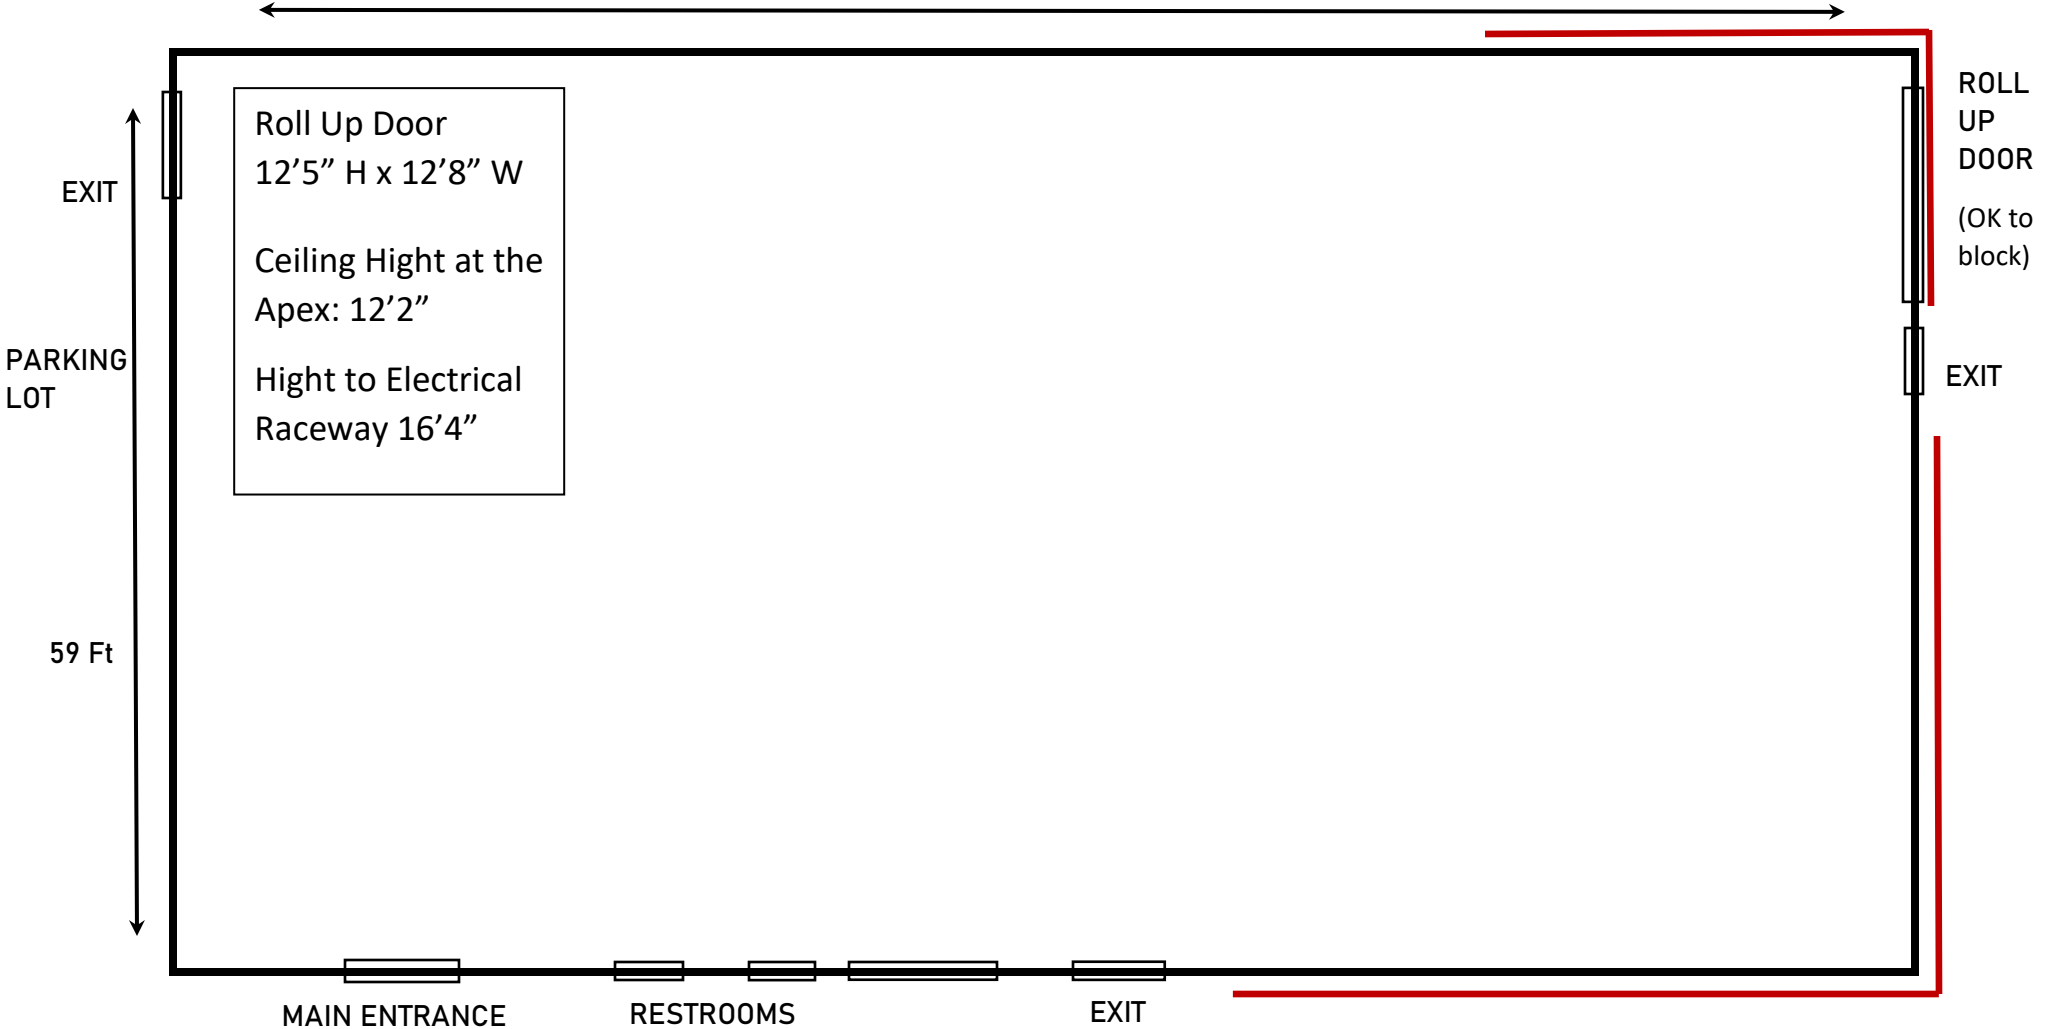

KING CITY ROOM

119 Ft

Roll Up Door
12'5" H x 12'8" W
Ceiling Hight at the
Apex: 12'2"
Hight to Electrical
Raceway 16'4"

ROLL
UP
DOOR
(OK to
block)

EXIT

MAIN ENTRANCE

RESTROOMS

EXIT

EXITS CANNOT BE BLOCKED
Please plan accordingly

DJ equipment must
be placed on one of
these walls for
sufficient power

To Fairground Road

MONTEREY COUNTY FAIR & EVENT CENTER - 2004 FAIRGROUND RD MONTEREY CA - 831 372 5863